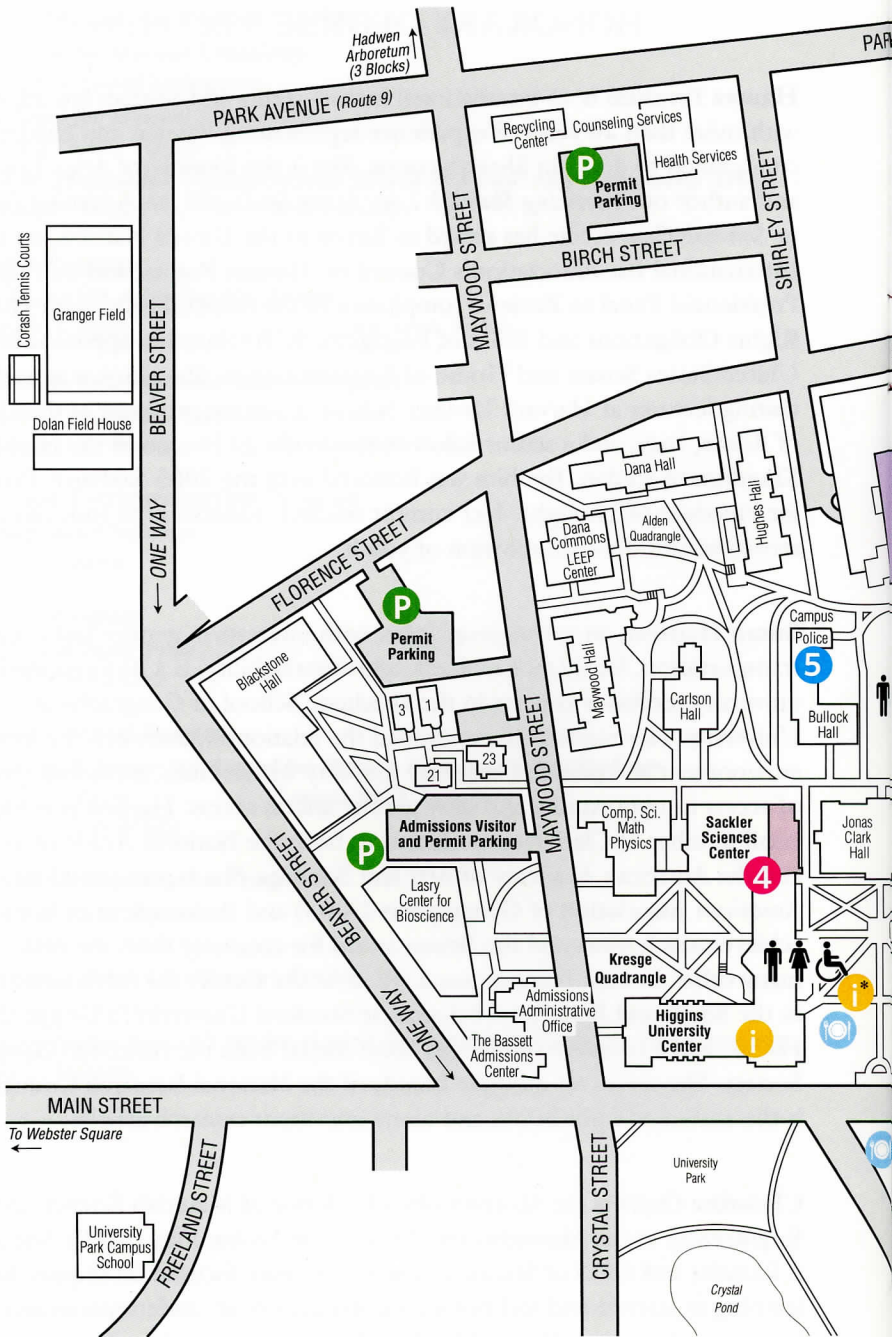

 Restrooms, Handicap accessible

-  Jazzman's Café (in the Academic Commons) is open 10 a.m.–4 p.m. Espresso and coffee bar with assorted pastries available for purchase.
-  The Concession Stand (outside the University Center) is open 8:30 a.m.–4 p.m. Coffee, Danish, fruit cups, assorted lunch items and drinks available for purchase.
-  The Den (in the Shaich Family Alumni and Student Engagement Center) is open 8 a.m.–noon. Coffee bar with assorted pastries available for purchase.