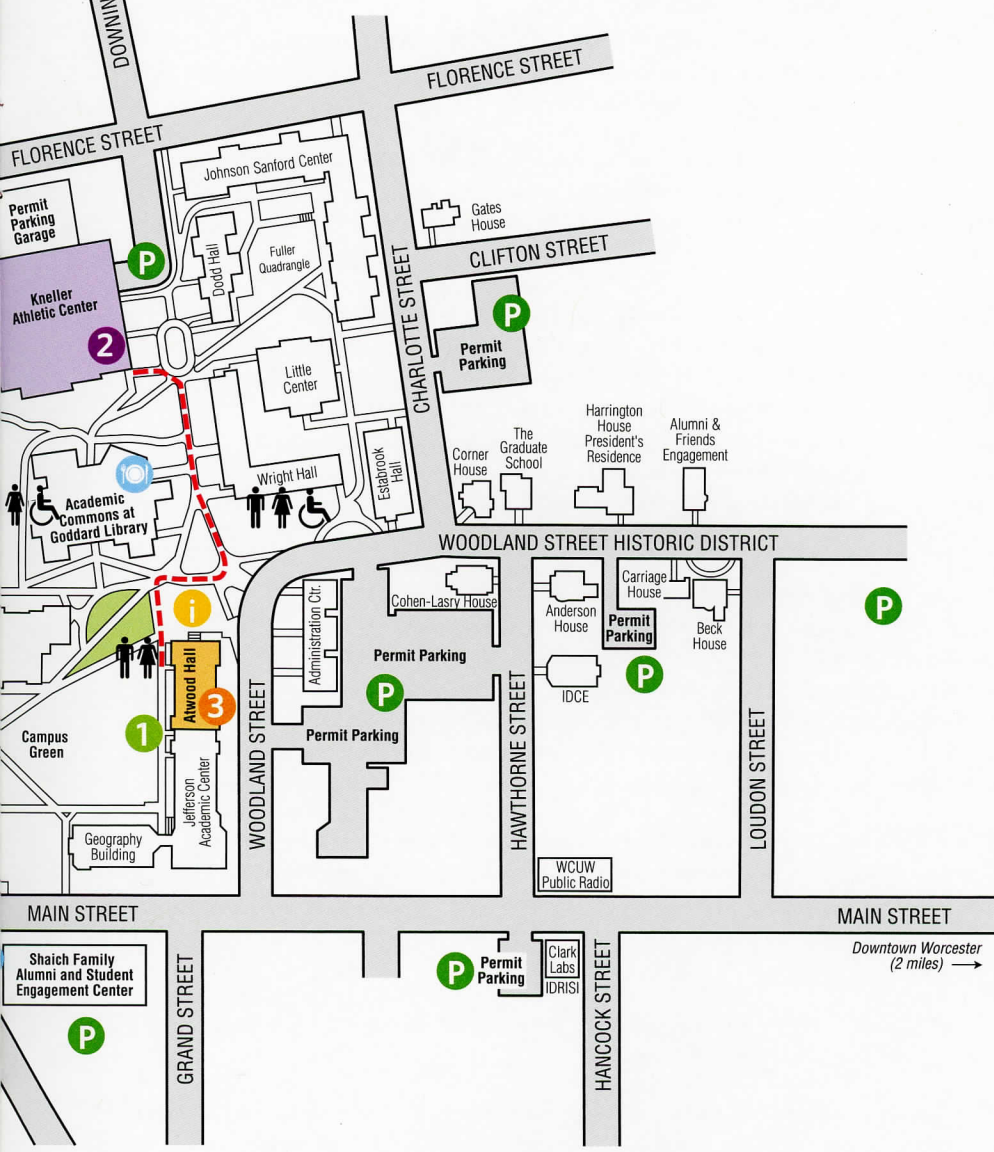

K AVENUE (Route 9)

East to I-290 →

CLARK UNIVERSITY

CAMPUS MAP

- **1** University-wide Commencement and Undergraduate Ceremony
- **2** Kneller Athletic Center: Graduate School Ceremony
- **3** Atwood Hall: Indoor seating option for Undergraduate Ceremony/Broadcast
- **4** Sackler Sciences Center, Johnson Auditorium: Additional seating for Graduate School Ceremony/Broadcast
- **5** University Police: 508-793-7575
- **i** Information Stations
- **i*** Information Station and stroller check in
- **P** Parking
- **---** Procession Route

Downtown Worcester (2 miles) →